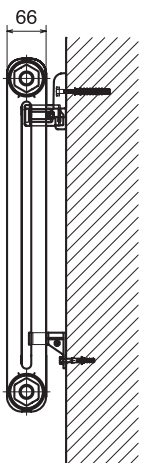

Mounting Details

Wall mounting option

Wall brackets are supplied as standard in white. Other options are available on request.

(Part Number: QMCBKT01/02)

Top fixing bracket

Bottom fixing bracket

2-column

3-column

4-column

5-column

6-column