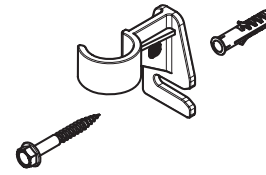

Mounting Details

Wall mounting option

Wall brackets are supplied as standard in white. Other options are available on request.

(Part Number: QMCBKT01/02)

Top fixing bracket

Bottom fixing bracket

2-column

3-column