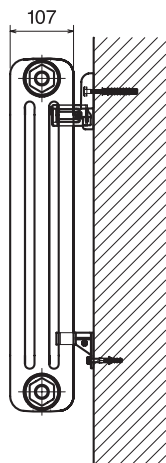

Mounting Details

Wall mounting option

Wall brackets are supplied as standard in white. Other options are available on request.

(Part Number: QMCBKT01/02)

Top fixing bracket

Bottom fixing bracket

2-column

3-column

4-column

5-column

6-column