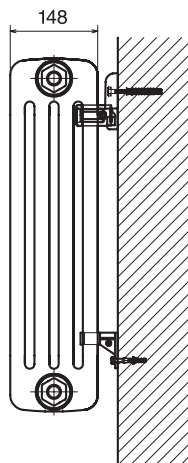

Mounting Details

Wall mounting option

Wall brackets are supplied as standard in white. Other options are available on request.

(Part Number: QMCBKT01/02)

Top fixing bracket

Bottom fixing bracket

2-column

3-column

4-column

5-column

6-column