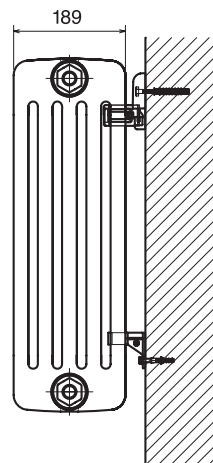

Mounting Details

Wall mounting option

Wall brackets are supplied as standard in white. Other options are available on request.

(Part Number: QMCBKT01/02)

Bottom fixing bracket

5-column