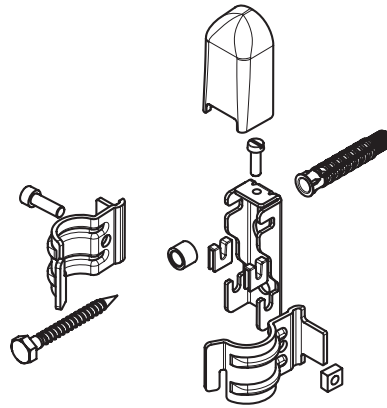

Mounting Details

Wall mounting option

Wall brackets are supplied as standard in white. Other options are available on request.

(Part Number: QMCBKT01/02)

Top fixing bracket

Bottom fixing bracket

2-column

3-column

4-column

5-column

6-column