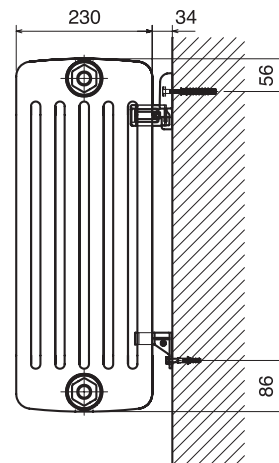

Mounting Details

Wall mounting option

Wall brackets are supplied as standard in white. Other options are available on request.

(Part Number: QMCBKT01/02)

Bottom fixing bracket

6-column