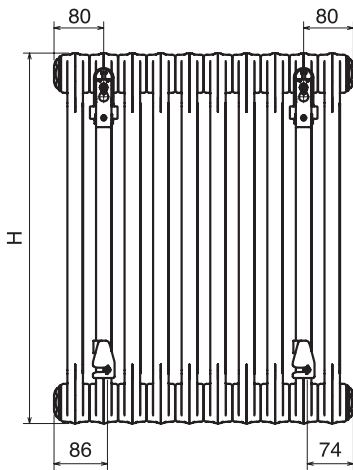

Mounting Details

Wall mounting option

Wall brackets are supplied as standard in white. Other options are available on request.

(Part Number: QMCBKT01/02)

Top fixing bracket

Bottom fixing bracket

2-column

3-column

4-column

5-column

6-column