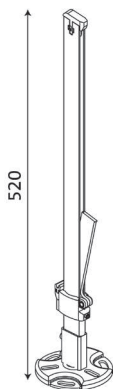

Mounting Details

Fascia and Fascia Grace Horizontal Radiators

Mounting Positions and Dimensions

Nominal Height (mm)	A (mm)
300	250
400	350
500	450
600	550

Top View

Bracket Positions and Dimensions

Floor Brackets

Floor brackets for all types:
 Radiator to wall distance: Any
 Maximum load of a single bracket:
 Vertically - 180kg
 Pulling - 35kg
 Order Code: RH033 (single piece)

Height 300 - 600mm	
Radiator length (mm)	Quantity of floor brackets
400 - 1800	2
2000 - 2400	3

Mounting Positions and Dimensions

	Type	
	21	22
A (mm)	111	136
B (mm)	67	67
C (mm)	27	27

Length (mm)	D (mm)	E (mm)
300	244	320
450	394	470
600	544	620
750	694	770

Top View

Type 22

Bracket Positions and Dimensions

Bottom Bracket
Types 21 and 22

H = height
L = length
sizes in mm

Length L (mm)	L ₁ (mm)	L ₂ (mm)
300	75	50
450	100	125
600	175	200
750	250	275

Height H (mm)	H ₁ (mm)	H ₂ (mm)	H ₃ (mm)
1800	150	250	1450
1950	150	250	1600