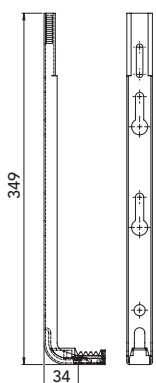

Bracket for use on -
Type 11 and 33

Bracket for use on -
Type 21 and 22

Nominal Height (mm)	B (mm)
300	153
400	253
500	353
600	453

All measurements are nominal

Mounting Details

Fascia and Fascia Grace Vertical Radiators

Mounting Positions and Dimensions

	Type	
	21	22
A (mm)	111	136
B (mm)	67	67
C (mm)	27	27

Length (mm)	D (mm)	E (mm)
300	244	320
450	394	470
600	544	620
750	694	770

Top View

Type 22

Bracket Positions and Dimensions

Bottom Bracket
Types 21 and 22

H = height
L = length
sizes in mm

Length L (mm)	L ₁ (mm)	L ₂ (mm)
300	75	50
450	100	125
600	175	200
750	250	275

Height H (mm)	H ₁ (mm)	H ₂ (mm)	H ₃ (mm)
1800	150	250	1450
1950	150	250	1600

Top Bracket
Types 21 and 22

All measurements are nominal