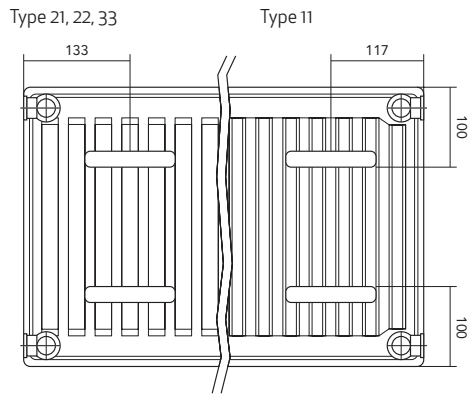

Mounting Details

Fascia and Fascia Grace Horizontal Radiators

Mounting Positions and Dimensions

Nominal Height (mm)	A (mm)
300	250
400	350
500	450
600	550

Top View

Bracket Positions and Dimensions

Floor Brackets

Floor brackets for all types:
 Radiator to wall distance: Any
 Maximum load of a single bracket:
 Vertically - 180kg
 Pulling - 35kg
 Order Code: RH033 (single piece)

Height 300 - 600mm	
Radiator length (mm)	Quantity of floor brackets
400 - 1800	2
2000 - 2400	3

Bracket for use on -
Type 11 and 33

Bracket for use on -
Type 21 and 22

Nominal Height (mm)	B (mm)
300	153
400	253
500	353
600	453

All measurements are nominal

Mounting Details

Fascia and Fascia Grace Vertical Radiators

Mounting Positions and Dimensions

	Type	
	21	22
A (mm)	111	136
B (mm)	67	67
C (mm)	27	27

Length (mm)	D (mm)	E (mm)
300	244	320
450	394	470
600	544	620
750	694	770

Top View

Type 22

Bracket Positions and Dimensions