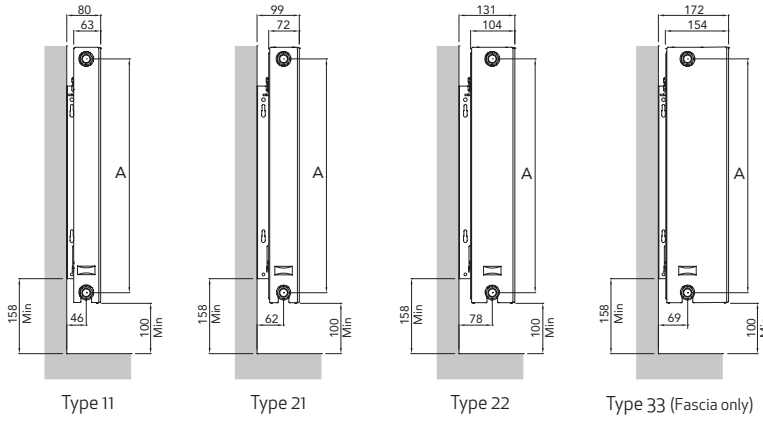

Mounting Details

Fascia and Fascia Grace Horizontal Radiators

Mounting Positions and Dimensions

Nominal Height (mm)	A (mm)
300	250
400	350
500	450
600	550

Top View

Bracket Positions and Dimensions

Floor Brackets

Floor brackets for all types:
 Radiator to wall distance: Any
 Maximum load of a single bracket:
 Vertically - 180kg
 Pulling - 35kg
 Order Code: RH033 (single piece)

Height 300 - 600mm	
Radiator length (mm)	Quantity of floor brackets
400 - 1800	2
2000 - 2400	3

Bracket for use on -
Type 11 and 33

Bracket for use on -
Type 21 and 22

Nominal Height (mm)	B (mm)
300	153
400	253
500	353
600	453

All measurements are nominal

Mounting Details

Fascia and Fascia Grace Vertical Radiators

Mounting Positions and Dimensions

	Type	
	21	22
A (mm)	111	136
B (mm)	67	67
C (mm)	27	27

Length (mm)	D (mm)	E (mm)
300	244	320
450	394	470
600	544	620
750	694	770

Top View

Type 22

Bracket Positions and Dimensions