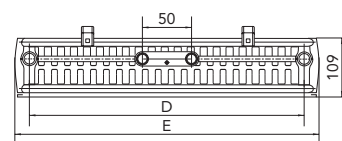

Bracket for use on -
Type 11 and 33

Bracket for use on -
Type 21 and 22

Nominal Height (mm)	B (mm)
300	153
400	253
500	353
600	453

All measurements are nominal

Mounting Details

Fascia and Fascia Grace Vertical Radiators

Mounting Positions and Dimensions

	Type	
	21	22
A (mm)	111	136
B (mm)	67	67
C (mm)	27	27

Length (mm)	D (mm)	E (mm)
300	244	320
450	394	470
600	544	620
750	694	770

Top View

Type 22

Bracket Positions and Dimensions

Bottom Bracket
Types 21 and 22

H = height
L = length
sizes in mm

Length L (mm)	L ₁ (mm)	L ₂ (mm)
300	75	50
450	100	125
600	175	200
750	250	275

Height H (mm)	H ₁ (mm)	H ₂ (mm)	H ₃ (mm)
1800	150	250	1450
1950	150	250	1600