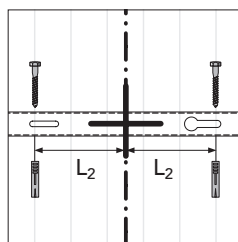

Bracket for use on -
Type 11 and 33

Bracket for use on -
Type 21 and 22

Nominal Height (mm)	B (mm)
300	153
400	253
500	353
600	453

All measurements are nominal

Mounting Details

Fascia and Fascia Grace Vertical Radiators

Mounting Positions and Dimensions

	Type	
	21	22
A (mm)	111	136
B (mm)	67	67
C (mm)	27	27

Length (mm)	D (mm)	E (mm)
300	244	320
450	394	470
600	544	620
750	694	770

Top View

Type 22

Bracket Positions and Dimensions

Bottom Bracket
Types 21 and 22

H = height
L = length
sizes in mm

Length L (mm)	L ₁ (mm)	L ₂ (mm)
300	75	50
450	100	125
600	175	200
750	250	275

Height H (mm)	H ₁ (mm)	H ₂ (mm)	H ₃ (mm)
1800	150	250	1450
1950	150	250	1600

Top Bracket
Types 21 and 22

All measurements are nominal