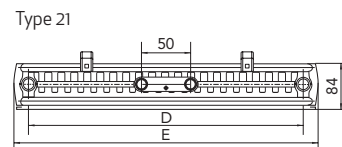

Bracket for use on -
Type 11 and 33

Bracket for use on -
Type 21 and 22

Nominal Height (mm)	B (mm)
300	153
400	253
500	353
600	453

All measurements are nominal

Mounting Details

Fascia and Fascia Grace Vertical Radiators

Mounting Positions and Dimensions

	Type	
	21	22
A (mm)	111	136
B (mm)	67	67
C (mm)	27	27

Length (mm)	D (mm)	E (mm)
300	244	320
450	394	470
600	544	620
750	694	770

Top View

Type 22

Bracket Positions and Dimensions

Bottom Bracket
Types 21 and 22

H = height
L = length
sizes in mm

Length L (mm)	L ₁ (mm)	L ₂ (mm)
300	75	50
450	100	125
600	175	200
750	250	275

Height H (mm)	H ₁ (mm)	H ₂ (mm)	H ₃ (mm)
1800	150	250	1450
1950	150	250	1600