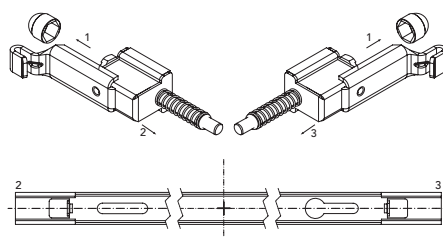

Bracket for use on -
Type 11 and 33

Bracket for use on -
Type 21 and 22

Nominal Height (mm)	B (mm)
300	153
400	253
500	353
600	453

All measurements are nominal

Mounting Details

Fascia and Fascia Grace Vertical Radiators

Mounting Positions and Dimensions

	Type	
	21	22
A (mm)	111	136
B (mm)	67	67
C (mm)	27	27

Length (mm)	D (mm)	E (mm)
300	244	320
450	394	470
600	544	620
750	694	770

Top View

Type 22

Bracket Positions and Dimensions

Bottom Bracket
Types 21 and 22

H = height
L = length
sizes in mm

Length L (mm)	L ₁ (mm)	L ₂ (mm)
300	75	50
450	100	125
600	175	200
750	250	275

Height H (mm)	H ₁ (mm)	H ₂ (mm)	H ₃ (mm)
1800	150	250	1450
1950	150	250	1600