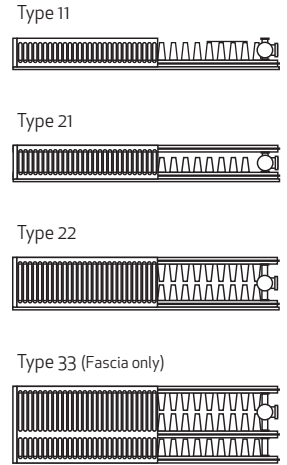

Mounting Details

Fascia and Fascia Grace Horizontal Radiators

Mounting Positions and Dimensions

Nominal Height (mm)	A (mm)
300	250
400	350
500	450
600	550

Top View

Bracket Positions and Dimensions

Floor Brackets

Floor brackets for all types:
 Radiator to wall distance: Any
 Maximum load of a single bracket:
 Vertically - 180kg
 Pulling - 35kg
 Order Code: RH033 (single piece)

Height 300 - 600mm	
Radiator length (mm)	Quantity of floor brackets
400 - 1800	2
2000 - 2400	3

Mounting Positions and Dimensions

	Type	
	21	22
A (mm)	111	136
B (mm)	67	67
C (mm)	27	27

Length (mm)	D (mm)	E (mm)
300	244	320
450	394	470
600	544	620
750	694	770

Top View

Type 22

Bracket Positions and Dimensions

Bottom Bracket
Types 21 and 22

H = height
L = length
sizes in mm

Length L (mm)	L ₁ (mm)	L ₂ (mm)
300	75	50
450	100	125
600	175	200
750	250	275

Height H (mm)	H ₁ (mm)	H ₂ (mm)	H ₃ (mm)
1800	150	250	1450
1950	150	250	1600