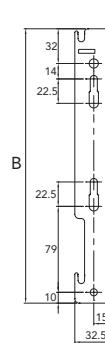

Mounting Details

Fascia and Fascia Grace Horizontal Radiators

Mounting Positions and Dimensions

Nominal Height (mm)	A (mm)
300	250
400	350
500	450
600	550

Top View

Bracket Positions and Dimensions

Floor Brackets

Bracket for use on -
Type 11 and 33

Bracket for use on -
Type 21 and 22

Nominal Height (mm)	B (mm)
300	153
400	253
500	353
600	453

All measurements are nominal

Mounting Details

Fascia and Fascia Grace Vertical Radiators

Mounting Positions and Dimensions

	Type	
	21	22
A (mm)	111	136
B (mm)	67	67
C (mm)	27	27

Length (mm)	D (mm)	E (mm)
300	244	320
450	394	470
600	544	620
750	694	770

Top View

Type 22

Bracket Positions and Dimensions

Bottom Bracket
Types 21 and 22

H = height
L = length
sizes in mm

Length L (mm)	L ₁ (mm)	L ₂ (mm)
300	75	50
450	100	125
600	175	200
750	250	275

Height H (mm)	H ₁ (mm)	H ₂ (mm)	H ₃ (mm)
1800	150	250	1450
1950	150	250	1600