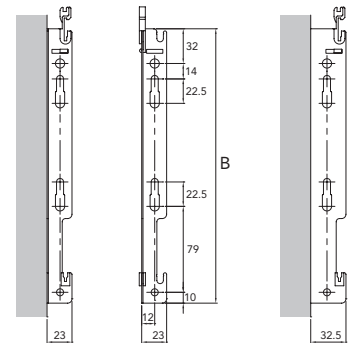

Bracket for use on -
Type 21 and 22

Nominal Height (mm)	B (mm)
300	153
400	253
500	353
600	453

All measurements are nominal