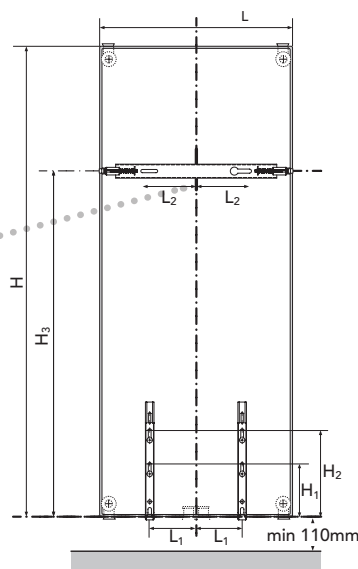

Bracket for use on -
Type 11 and 33

Bracket for use on -
Type 21 and 22

Nominal Height (mm)	B (mm)
300	153
400	253
500	353
600	453

All measurements are nominal

Mounting Details

Fascia and Fascia Grace Vertical Radiators

Mounting Positions and Dimensions

	Type	
	21	22
A (mm)	111	136
B (mm)	67	67
C (mm)	27	27

Length (mm)	D (mm)	E (mm)
300	244	320
450	394	470
600	544	620
750	694	770

Top View

Type 22

Bracket Positions and Dimensions

Bottom Bracket
Types 21 and 22

H = height
L = length
sizes in mm

Length L (mm)	L ₁ (mm)	L ₂ (mm)
300	75	50
450	100	125
600	175	200
750	250	275

Height H (mm)	H ₁ (mm)	H ₂ (mm)	H ₃ (mm)
1800	150	250	1450
1950	150	250	1600