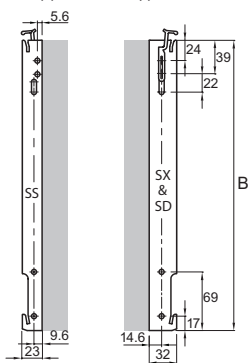

### Mounting Positions, Dimensions and Wall Brackets

Nominal Height (mm)	A (mm)
300	250
400	350
500	450
600	550
700	650

#### Wall Brackets

Supplied with Type 11, 21, 22

Type 11 only

Type 21 & 22

Nominal Height (mm)	B (mm)
300	142
400	242
500	342
600	442
700	542

#### Height 300 - 600mm

Radiator length (mm)	Quantity of floor brackets
400 - 1800	2
2000	3

### Bracket Positions and Dimensions

Type 11

Type 21 & 22

Nominal Height (mm)	C (mm)
300	120
400	220
500	320
600	420
700	520

All measurements are nominal