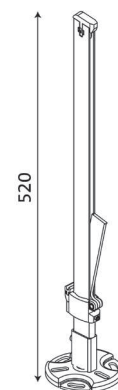

### Mounting Positions, Dimensions and Wall Brackets

Nominal Height (mm)	A (mm)
300	250
400	350
500	450
600	550
700	650

#### Wall Brackets

Supplied with Type 11, 21, 22

Type 11 only

Type 21 & 22

Nominal Height (mm)	B (mm)
300	142
400	242
500	342
600	442
700	542

#### Floor Brackets for all types:

Radiator to wall distance: Any

Maximum load of a single bracket:

Vertically - 180kg

Pulling - 35kg

Order Code: RH033

(single piece)

### Bracket Positions and Dimensions

Type 11

Type 21 & 22

Nominal Height (mm)	C (mm)
300	120
400	220
500	320
600	420
700	520

All measurements are nominal