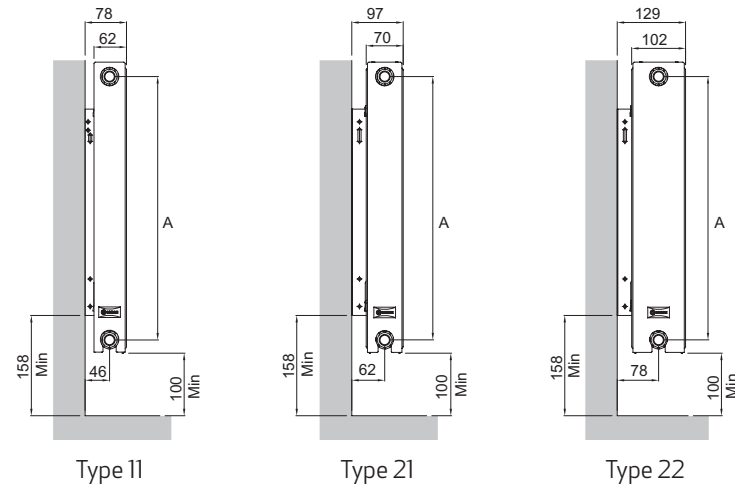

# Mounting Details

### Mounting Positions, Dimensions and Wall Brackets

Nominal Height (mm)	A (mm)
300	250
400	350
500	450
600	550
700	650

#### Height 300 - 600mm

Radiator length (mm)	Quantity of floor brackets
400 - 1800	2
2000	3

### Bracket Positions and Dimensions

Type 11

Type 21 & 22

Nominal Height (mm)	C (mm)
300	120
400	220
500	320
600	420
700	520

All measurements are nominal