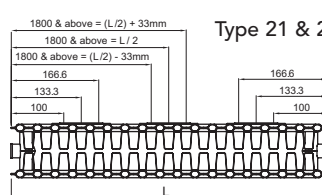

### Mounting Positions, Dimensions and Wall Brackets

Nominal Height (mm)	A (mm)
300	250
400	350
500	450
600	550
700	650

#### Wall Brackets

Supplied with Type 11, 21, 22

Type 11 only

Type 21 & 22

Nominal Height (mm)	B (mm)
300	142
400	242
500	342
600	442
700	542

#### Height 300 - 600mm

Radiator length (mm)	Quantity of floor brackets
400 - 1800	2
2000	3

### Bracket Positions and Dimensions

Type 11

Type 21 & 22

Nominal Height (mm)	C (mm)
300	120
400	220
500	320
600	420
700	520

All measurements are nominal