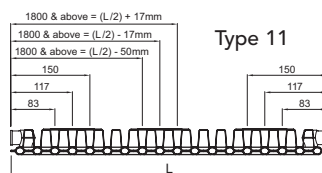

Type 21 & 22

Bracket Positions and Dimensions

Type 11