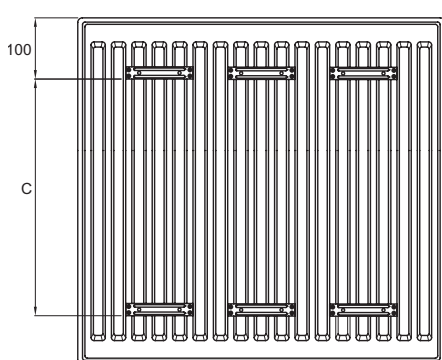

Bracket Positions and Dimensions

Type 11